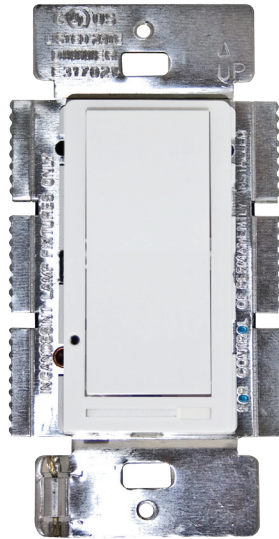

3-WAY DIMMERS SPECIFICATION SHEET

ITEM #:

SDM3/600, SDM3/1000

WHITE

ALMOND

Sliding Dimmer 3-Way 600W White

Ideal for bedrooms, nurseries or anywhere that customized lighting levels are preferred

Slide Dimmer with Toggle ON/OFF

Rated at 120VAC 60Hz

600 Watt

3-Way application dimmer

Use only with permanently installed 120V incandescent or halogen fixtures

Project:		Quantity	Notes
Contact:			
Location:			
Fixture Type:			

P.O. Box 21406 Los Angeles, CA 90021